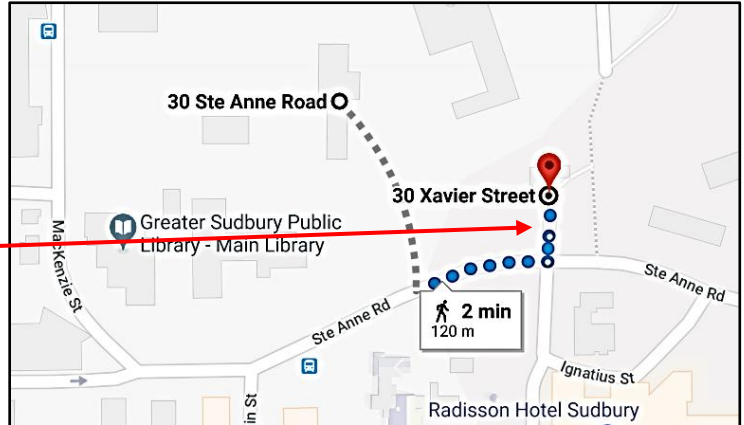

Parking and Access Information for 30, Ste Anne Road, Sudbury

Parking & Access Information :

Note : The access to 30, Ste Anne is as follows. (The regular road we use is blocked.) Turn north on Xavier Street (across from the rear of the Rainbow Center).

You will see the Native People of Sudbury Development Corporation building at the top of the hill.

Turn left to the parking areas – one large lower lot and some spaces at the side of 30 Ste Anne. There is a covered ramp that leads to the side entrance – then follow the signage.

The Area Committee Meeting is in the **gym**. Take the stair or elevator all the way down to SB (sub-basement).