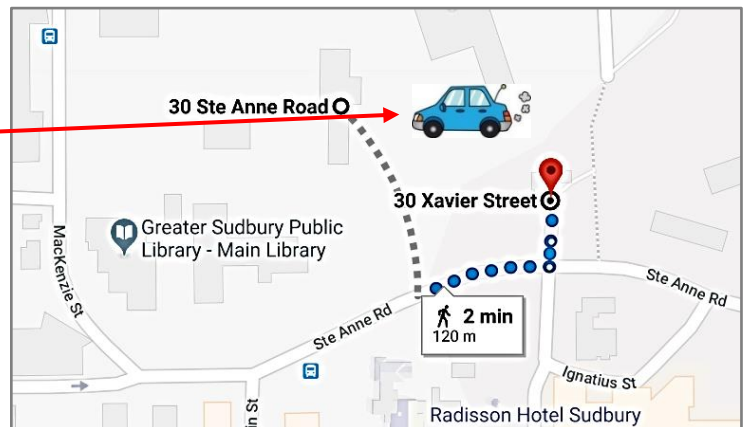

Parking and Access Information for 30, Ste Anne Road, Sudbury

Parking & Access Information :

Note : The access to 30, Ste Anne is as follows. (The regular road we use is blocked.) Turn north on Xavier Street (across from the rear of the Rainbow Center).

You will see the Native People of Sudbury Development Corporation building at the top of the hill.

Turn left to the parking areas – one large lower lot and some spaces at the side of 30 Ste Anne. There is a covered ramp that leads to the side entrance – then follow the signage.

The Area Committee Meeting is in the **gym**. Take the stair or elevator all the way down to SB (sub-basement).